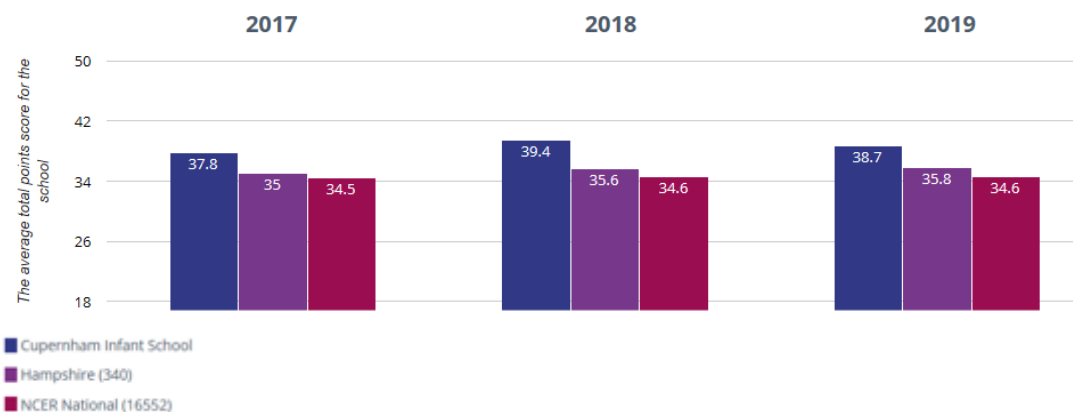

Current standards at Cupernham Infant School

End of Year Data 2018-19

EYFS

★ Good Level Of Development

📈 Average Total Points Score

Phonics

🗣️ Year 1: Working At

KS1