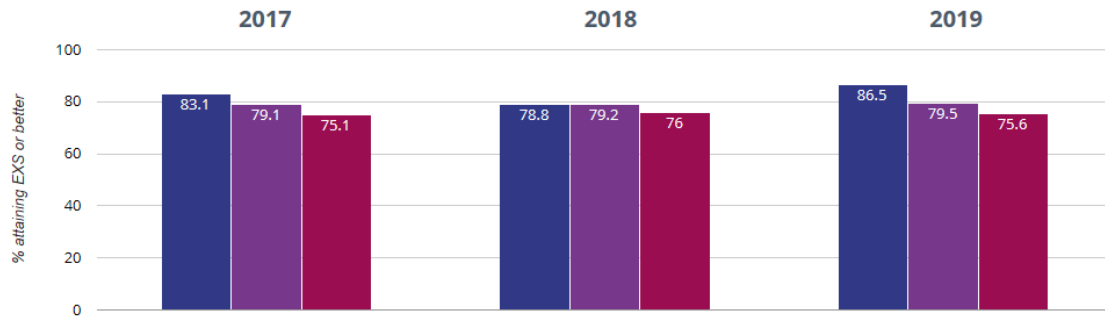

■ Cupernham Infant School
■ Hampshire (340)
■ NCER National (16552)

📖 Reading - attaining EXS or better

📖 Reading - attaining GDS

✍️ Writing - attaining EXS or better

✍️ Writing - attaining GDS

+ Maths - attaining EXS or better