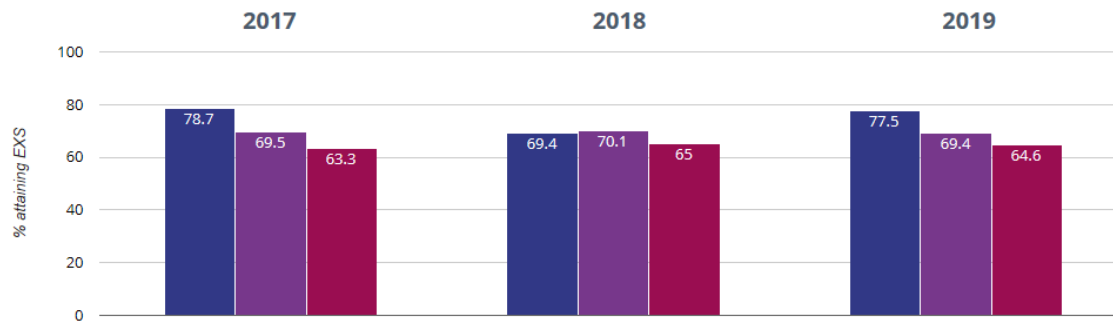

+ Maths - attaining GDS

🌿 Science - attaining EXS

👤 RWM - attaining EXS or better

👤 RWM - attaining GDS

👤 Reading, Writing, Maths and Science - attaining EXS

- Cupernham Infant School
- Hampshire (340)
- NCER National (16552)