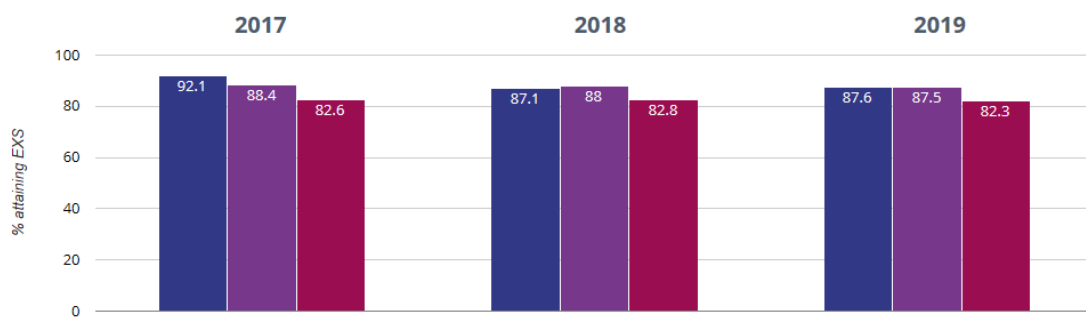

🌿 Science - attaining EXS