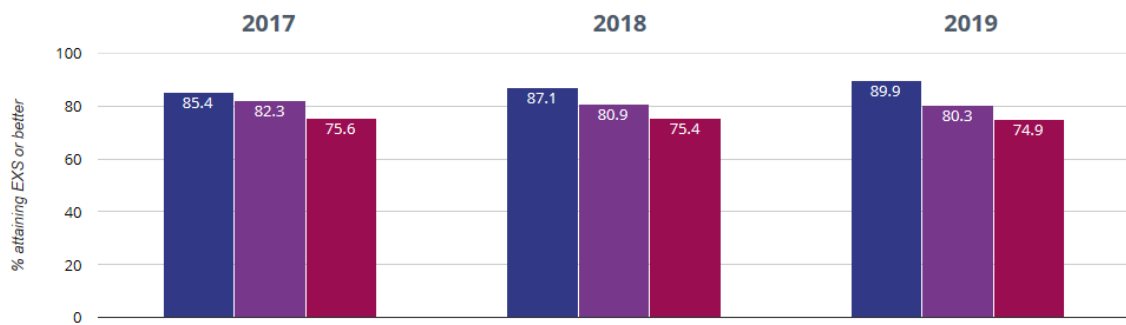

KS1

■ Cupernham Infant School
■ Hampshire (340)
■ NCER National (16552)

📖 Reading - attaining EXS or better