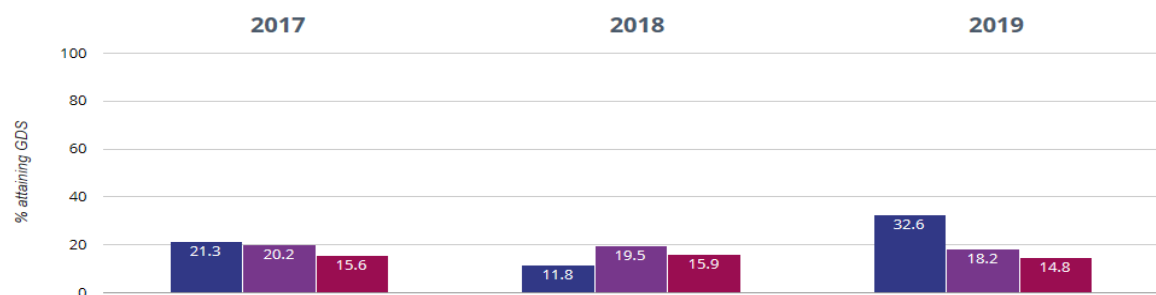

■ Cupernham Infant School
■ Hampshire (340)
■ NCER National (16552)

📖 Reading - attaining EXS or better

📖 Reading - attaining GDS

✍️ Writing - attaining EXS or better

✍️ Writing - attaining GDS

+ Maths - attaining EXS or better