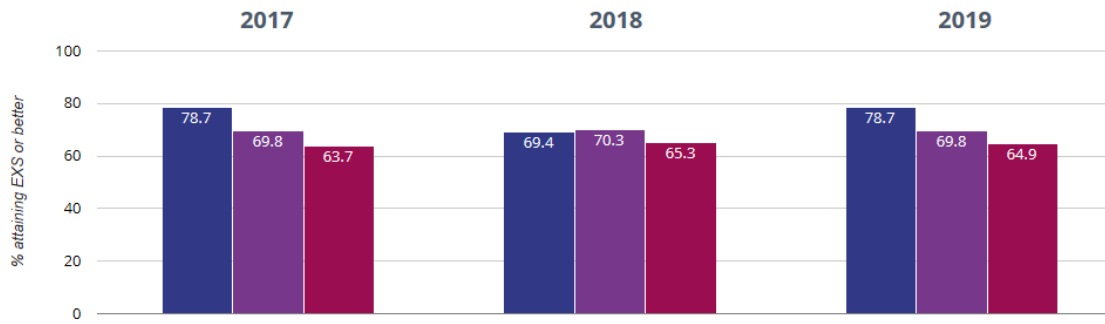

👤 RWM - attaining EXS or better