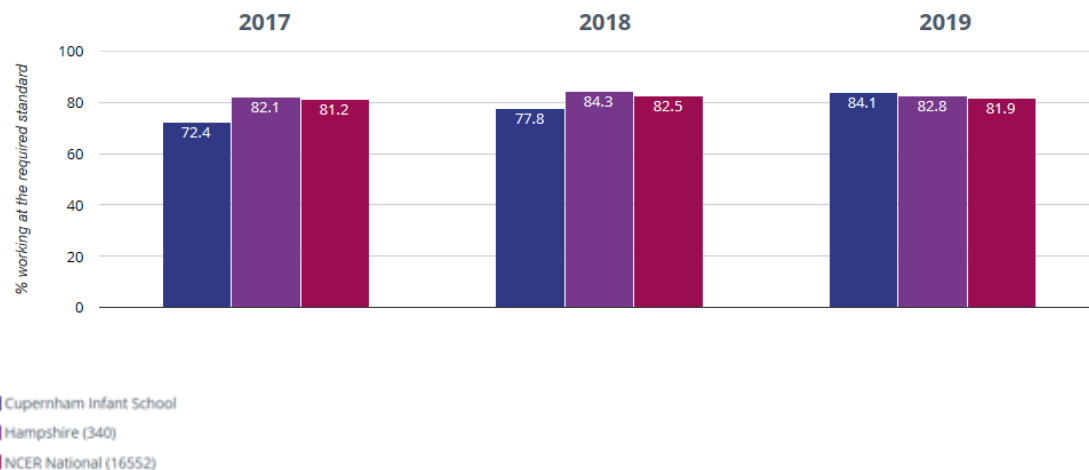

Current standards at Cupernham Infant School

End of Year Data 2018-19

EYFS

★ Good Level Of Development

📈 Average Total Points Score

Phonics

🗣️ Year 1: Working At

KS1