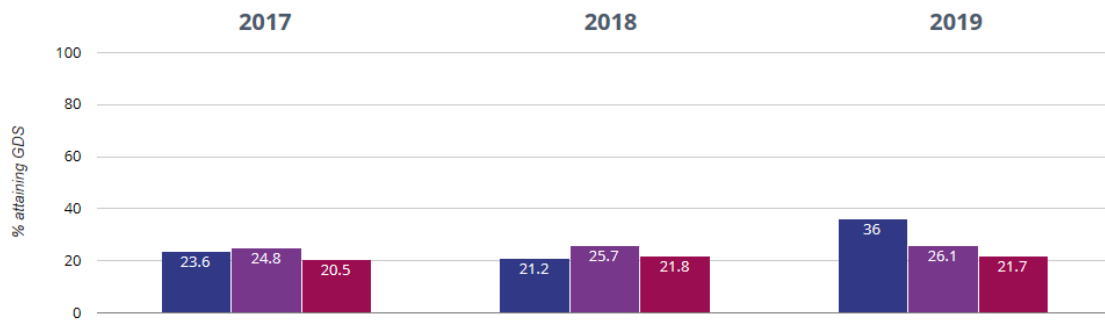

+ Maths - attaining GDS