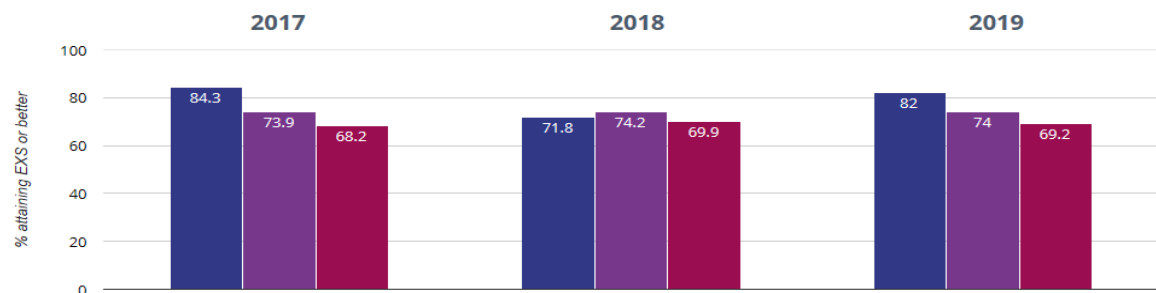

■ Cupernham Infant School
■ Hampshire (340)
■ NCER National (16552)

📖 Reading - attaining EXS or better

📖 Reading - attaining GDS

✍️ Writing - attaining EXS or better

✍️ Writing - attaining GDS

+ Maths - attaining EXS or better