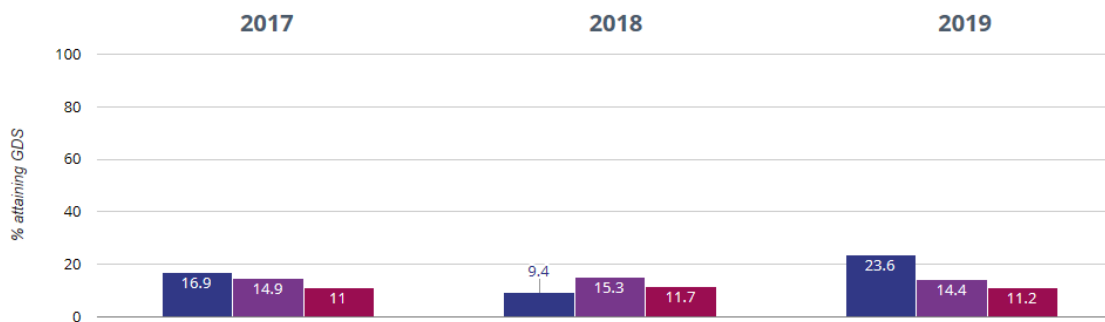

+ Maths - attaining GDS

🌿 Science - attaining EXS

👤 RWM - attaining EXS or better

👤 RWM - attaining GDS

👤 Reading, Writing, Maths and Science - attaining EXS

- Cupernham Infant School
- Hampshire (340)
- NCER National (16552)