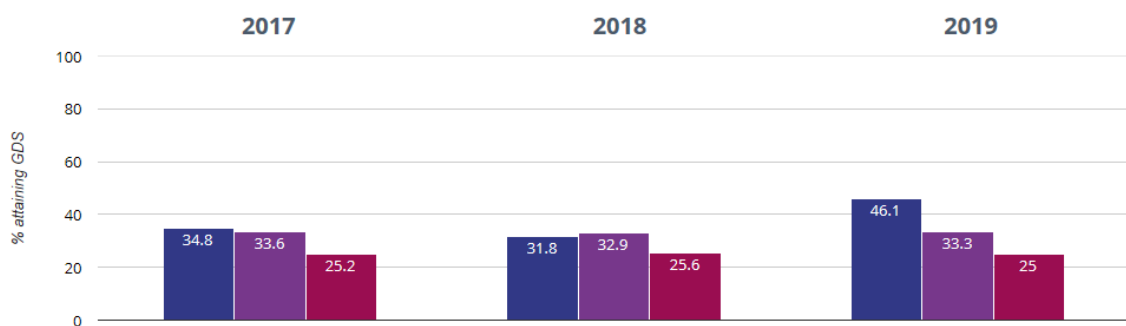

📖 Reading - attaining GDS