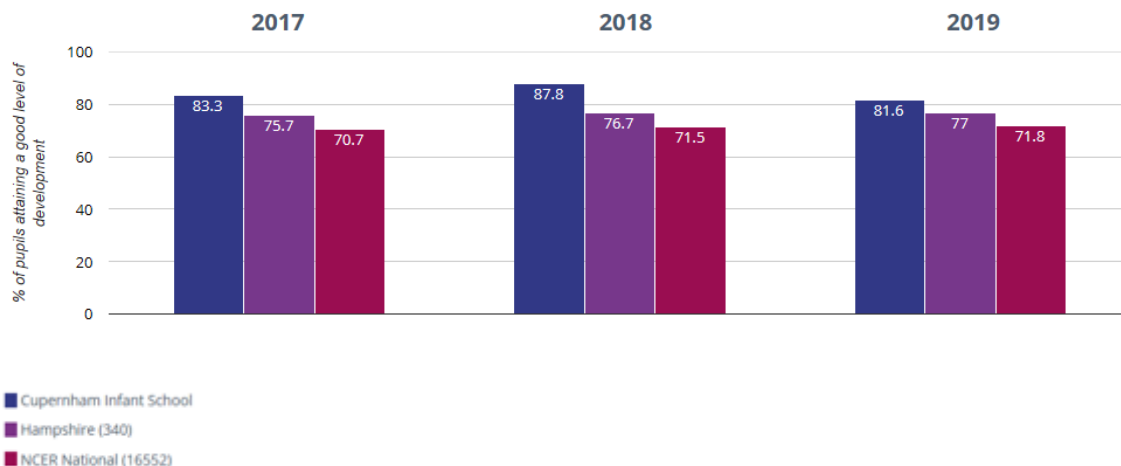

Current standards at Cupernham Infant School

End of Year Data 2018-19

EYFS

★ Good Level Of Development

📈 Average Total Points Score

Phonics

🗣️ Year 1: Working At

KS1